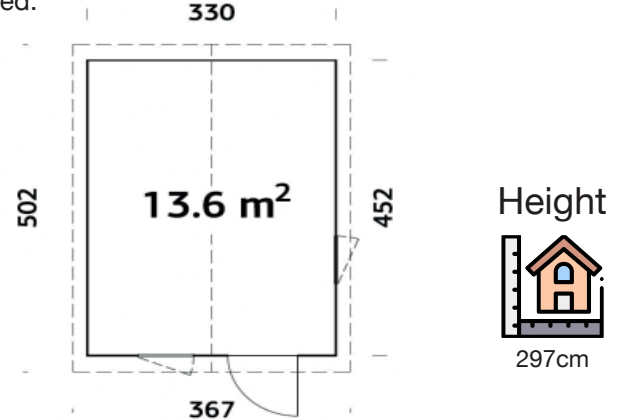

330 x 452cm

18+70mm

35.2m<sup>3</sup>

13.6m<sup>2</sup>

77 x 191cm

57 x 164 (2)cm

19mm

19mm

N/A

**FULL SPECIFICATION**

<b>CABIN SIZE:</b>	330 x 452cm x 297cm
<b>WALL THICKNESS:</b>	18+70mm
<b>VOLUME:</b>	35.2m <sup>3</sup>
<b>AREA:</b>	13.6m <sup>2</sup>
<b>DOOR OPENING:</b>	77 x 191cm
<b>WINDOW OPENING:</b>	57 x 164 (2)cm
<b>FLOORS BOARDS:</b>	19mm
<b>ROOF BOARDS:</b>	19mm
<b>ROOF OVERHANG:</b>	N/A
<b>UNDER PLANNING:</b>	No